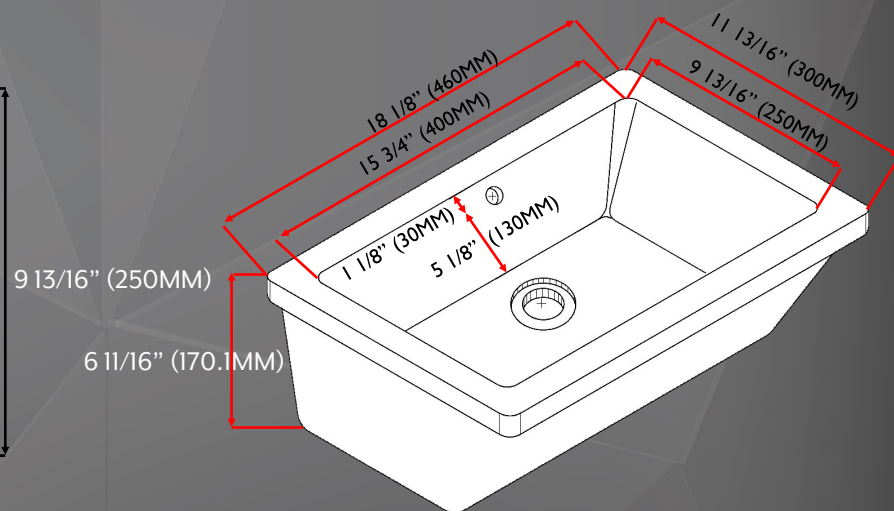

UNDERMOUNT RECTANGULAR SINK

2004XX

MSTONE™

a part of MGROUP™

TECHNICAL SPECIFICATIONS

OUTSIDE DIMENSIONS:	18.11"W x 12"D x 6.69"H
MATERIAL:	VITREOUS CHINA
WASTE FITING:	1 11/16"
INSTALLATION:	UNDERMOUNT
OVERFLOW:	INCLUDED, INTEGRAL
SINK CLIPS:	INCLUDED, COORDINATED WITH MSTONE™ MOUNTING SYSTEM
COMPLIANCE:	MEETS ASME A112.19.2/CSA B45.1
WARRANTY:	ONE-YEAR LIMITED
COLORS:	SEE INTERIOR FINISH INDEX

NOTES:

- DIMENSIONS CAN VARY +/- 1/8"

REV. DATE - 12/1/2020

MERIDIENHOUSE | 203 NORTH LEWIS STREET LAGRANGE, GA 30240 USA

W ä B ä ³ ä ä ß Y ä Ö Ö M µ É w » N w É » ³ N w M ¿ _ _ _ ³ M µ É w » N w É » ³ N w M