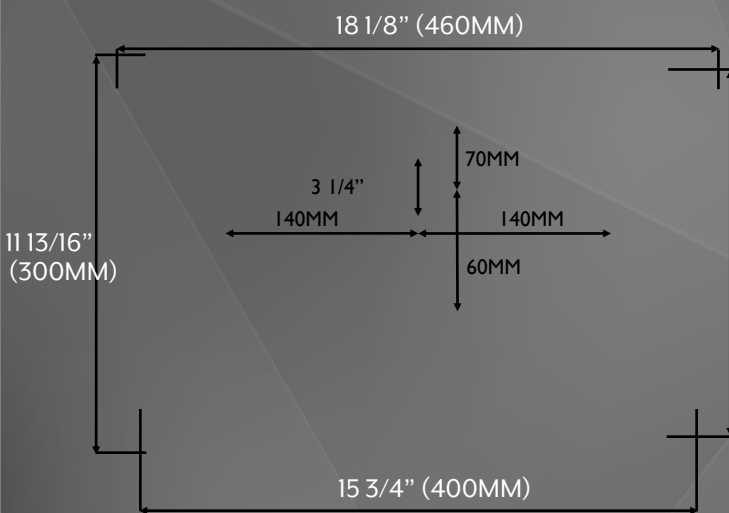

UNDERMOUNT RECTANGULAR SINK

2004XX

MSTONE™

a part of MGROUP™

TECHNICAL SPECIFICATIONS

OUTSIDE DIMENSIONS:	18.11"W x 12"D x 6.69"H
MATERIAL:	VITREOUS CHINA
WASTE FITING:	1 11/16"
INSTALLATION:	UNDERMOUNT
OVERFLOW:	INCLUDED, INTEGRAL
SINK CLIPS:	INCLUDED, COORDINATED WITH MSTONE™ MOUNTING SYSTEM
COMPLIANCE:	MEETS ASME A112.19.2/CSA B45.1
WARRANTY:	ONE-YEAR LIMITED
COLORS:	SEE INTERIOR FINISH INDEX

NOTES:

- DIMENSIONS CAN VARY +/- 1/8"

REV. DATE - 12/1/2020

MERIDIENHOUSE | 203 NORTH LEWIS STREET LAGRANGE, GA 30240 USA

W ä B ä ³ ä ä ß Y ä Ö Ö M µ É w » N w É » ³ N w M ¿ _ _ _ ³ M µ É w » N w É » ³ N w M