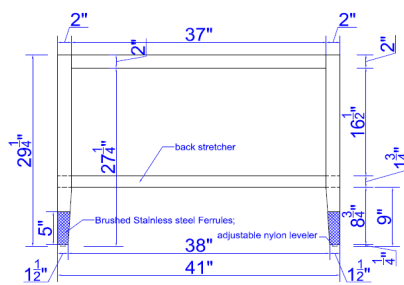

## TECHNICAL SPECIFICATIONS

TOTAL DIMENSIONS:	44"W x 25.5"D x 30"H
FINISH:	WALNUT VENEER - STAINED TO MATCH "7971K-12 UPTOWN WALNUT"
WOOD:	SOLID BIRCH BASE, STAINED WALNUT VENEER
LEGS:	SOLID BIRCH, STAINED WALNUT VENEER
SHELF:	NONE
CAP AT BASE:	5"H BRUSHED STAINLESS STEEL - FLUSH
GUIDES:	NONE
PULLS:	NONE
SINK:	SUPPLIED BY OTHERS - COORDINATE WITH STONE

Top View

3D View

Front View

Sectional view

NON HANDED  
LAYOUT