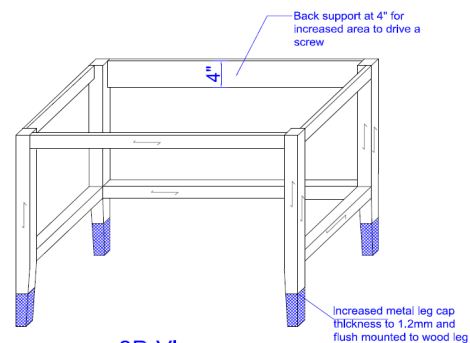

## TECHNICAL SPECIFICATIONS

TOTAL DIMENSIONS:	44"W x 25.5"D x 30"H
FINISH:	WALNUT VENEER - STAINED TO MATCH "7971K-12 UPTOWN WALNUT"
WOOD:	SOLID BIRCH BASE, STAINED WALNUT VENEER
LEGS:	SOLID BIRCH, STAINED WALNUT VENEER
SHELF:	NONE
CAP AT BASE:	5"H BRUSHED STAINLESS STEEL - FLUSH
GUIDES:	NONE
PULLS:	NONE
SINK:	SUPPLIED BY OTHERS - COORDINATE WITH STONE

Top View

3D View

Front View

Sectional view

NON HANDED  
LAYOUT