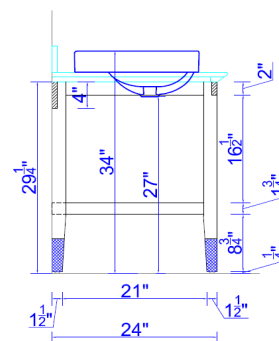

## TECHNICAL SPECIFICATIONS

TOTAL DIMENSIONS:	44"W x 25.5"D x 30"H
FINISH:	WALNUT VENEER - STAINED TO MATCH "7971K-12 UPTOWN WALNUT"
WOOD:	SOLID BIRCH BASE, STAINED WALNUT VENEER
LEGS:	SOLID BIRCH, STAINED WALNUT VENEER
SHELF:	NONE
CAP AT BASE:	5"H BRUSHED STAINLESS STEEL - FLUSH
GUIDES:	NONE
PULLS:	NONE
SINK:	SUPPLIED BY OTHERS - COORDINATE WITH STONE

Top View

3D View

Front View

Sectional view

NON HANDED  
LAYOUT