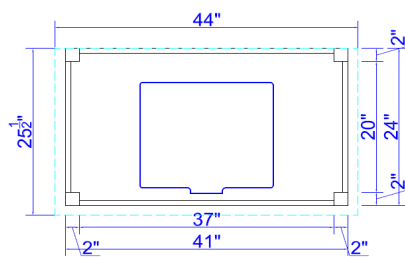

## TECHNICAL SPECIFICATIONS

TOTAL DIMENSIONS:	44"W x 25.5"D x 30"H
FINISH:	WALNUT VENEER - STAINED TO MATCH "7971K-12 UPTOWN WALNUT"
WOOD:	SOLID BIRCH BASE, STAINED WALNUT VENEER
LEGS:	SOLID BIRCH, STAINED WALNUT VENEER
SHELF:	NONE
CAP AT BASE:	5"H BRUSHED STAINLESS STEEL - FLUSH
GUIDES:	NONE
PULLS:	NONE
SINK:	SUPPLIED BY OTHERS - COORDINATE WITH STONE

Top View

3D View

Front View

Sectional view

NON HANDED  
LAYOUT