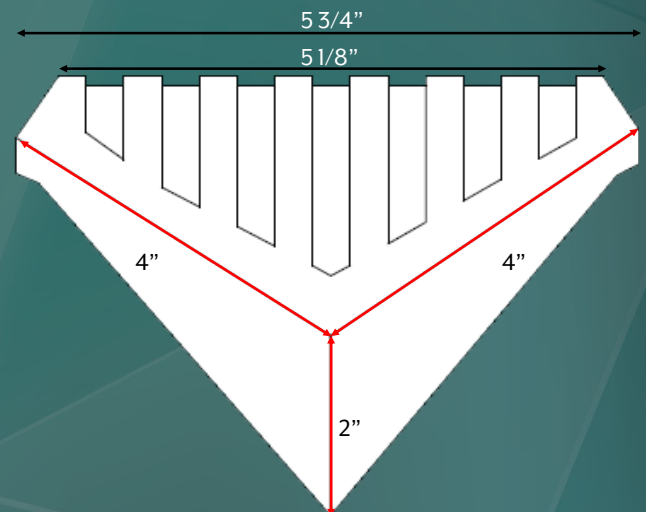

TECHNICAL DRAWINGS:

NOTES:

- Dimensions can vary +/- 1/8"

MGROUP™

MERIDIEN HOUSE | 203 NORTH LEWIS STREET | LAGRANGE, GA 30240 USA
O: 706.350.4300 | INFO@MGROUPCORP.COM | WWW.MGROUPCORP.COM

Rev. Date: 04/2024