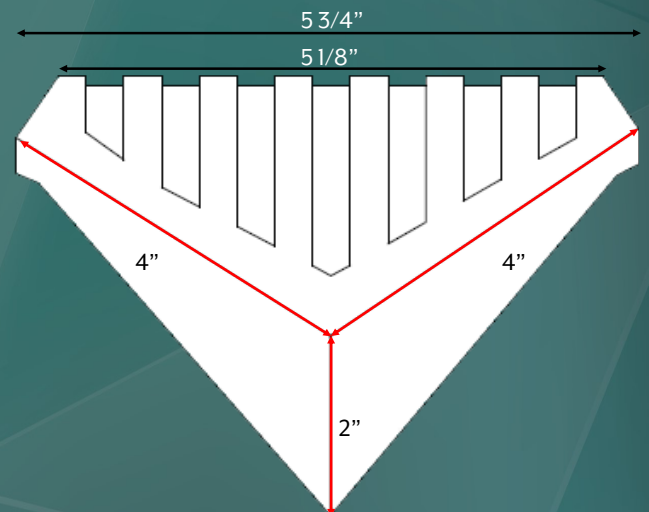

CORNER SOAP DISH

CSD-4

M SHOWER®

a part of MGROUP®

SPECIFICATIONS:

- Dimensions: 4" L x 5 3/4" W x 2" H
- Color: White, custom available
- Material: Silica and Polyester resin polymer
- Finish: Textured matte or Glossy gel coating
- Included: Mounting hardware included
- Installation: Silicone

TECHNICAL DRAWINGS:

NOTES:

- Dimensions can vary +/- 1/8"

MGROUP™

MERIDIEN HOUSE | 203 NORTH LEWIS STREET | LAGRANGE, GA 30240 USA
O: 706.350.4300 | INFO@MGROUPCORP.COM | WWW.MGROUPCORP.COM

Rev. date: 11/30/2020