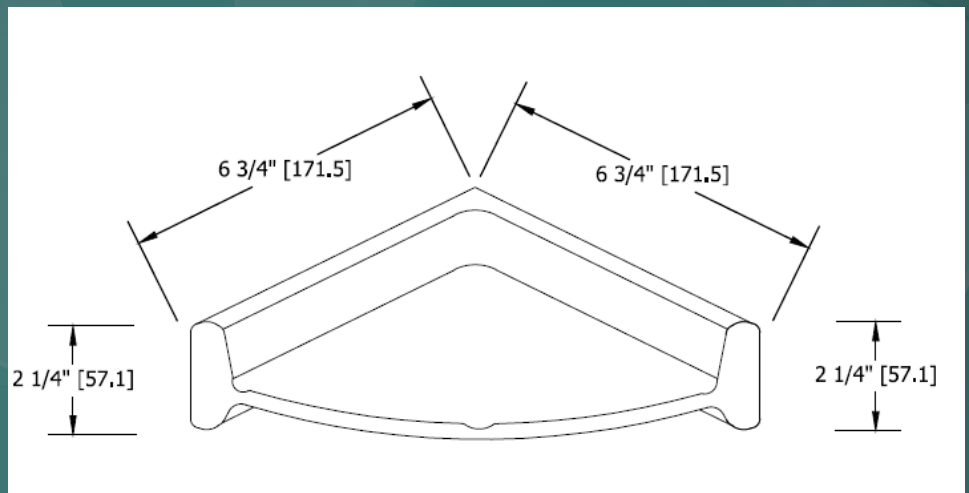

TECHNICAL DRAWINGS:

NOTES:

- Dimensions can vary +/- 1/8"

MGROUP™

MERIDIEN HOUSE | 203 NORTH LEWIS STREET | LAGRANGE, GA 30240 USA
O: 706.350.4300 | INFO@MGROUPCORP.COM | WWW.MGROUPCORP.COM

Rev. date: 11/30/2020