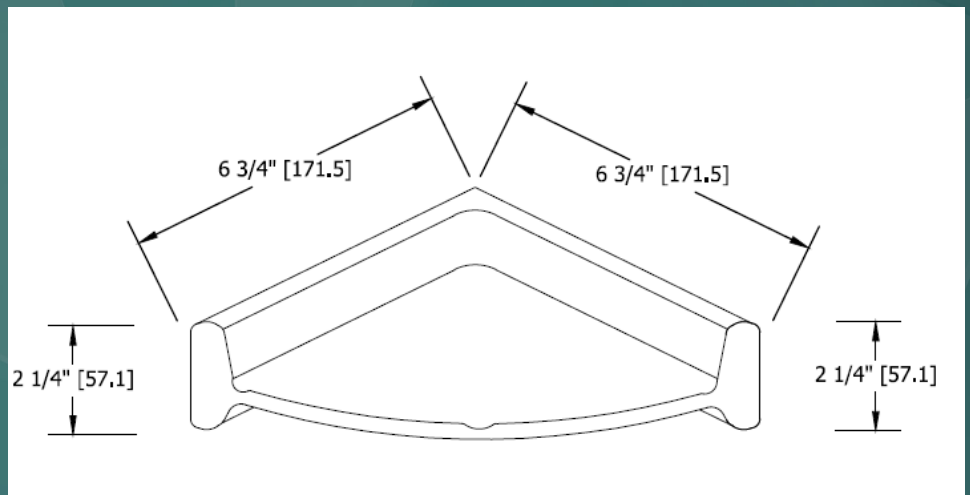

# CORNER SOAP DISH

CSD-6.75

**M**SHOWER<sup>®</sup>  
a part of MGROUP

## SPECIFICATIONS:

- Dimensions: 6 3/4"L x 6 3/4"W x 2 1/4"H
- Weight: 4#
- Material: High Resin Content Cast Marble
- Finish: Textured Matte or Glossy Gel Coating
- Included: Mounting Hardware Included
- Installation: Silicone

## TECHNICAL DRAWINGS: