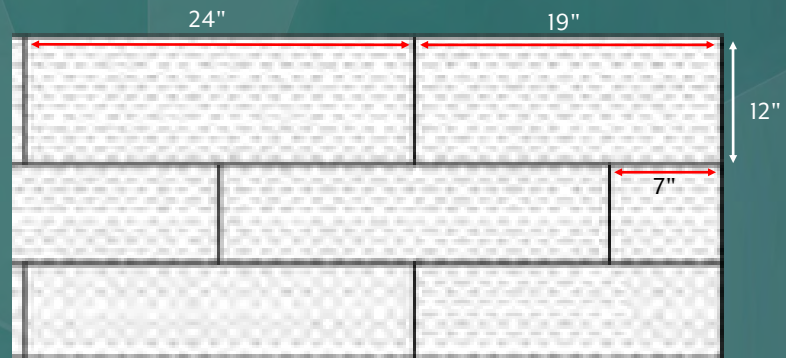

SURROUND PANELS FOR SHOWER

CT-12x24-GTM

MSHOWER

a part of MGROUP

SPECIFICATIONS:

- Dimensions: Side Panels - up to 38"W x 94"H
Back Panel - up to 62"W x 94"H
- Thickness: 1/4"
- Color: White, Custom Available
- Finish: Textured Matte
- Pattern: Corduroy Tile 12x24, Textured Micro Grout
- Material: High Resin Content Cast Marble
- Certification: Optional - can be supplied as Class A fire rated per ASTM E84
- *Standard material is not fire rated
- Warranty: 10-year manufactured limited warranty against defects

TECHNICAL DRAWINGS:

NOTES:

- Typical sizes shown. Surround Panels will be manufactured according to the approved shop drawings. On site adjustments/cutting is required for custom fit
- Dimensions can vary +/- 1/8"
- Top gel coat applied for an easy to clean, sanitary, mold and mildew resistant surface
- 1/16" finished edge on outside edge of side panels
- Class A fire rated material per ASTM E84 is available upon request. Non-fire rated material is offered as standard
- Silicone color to match the surrounds