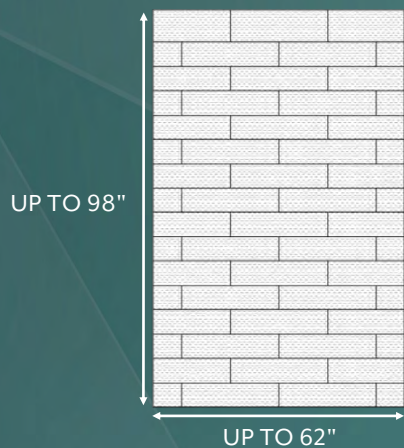

SURROUND PANELS FOR SHOWER

CT-6x24-GTM

M SHOWER

a part of MGROUP

SPECIFICATIONS:

- Dimensions: Side Panels - up to 36"W x 98"H
Back Panel - up to 62"W x 98"H
- Thickness: 1/4"
- Color: White, custom available
- Finish: Textured matte
- Pattern: Corduroy Tile 6x24, Textured Micro Grout
- Material: Silica and Polymer Composition
- Certification: Optional - can be supplied as Class A fire rated per ASTM E84
*Standard material is not fire rated
- Warranty: 10-year manufactured limited warranty against defects

TECHNICAL DRAWINGS:

NOTES:

- Typical sizes shown. Surround Panels will be manufactured according to the approved shop drawings. On site adjustments/cutting is required for custom fit
- Dimensions can vary +/- 1/8"
- Top gel coat applied for an easy to clean, sanitary, mold and mildew resistant surface
- 1/16" finished edge on outside edge of side panels
- Class A fire rated material per ASTM E84 is available upon request. Non-fire rated material is offered as standard
- Silicone color to match the surrounds