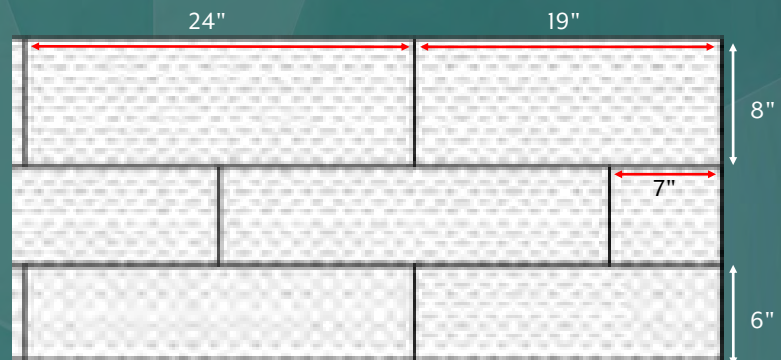

SURROUND PANELS FOR SHOWER

CT-6x24-GTM

M SHOWER

a part of MGROUP

SPECIFICATIONS:

- Dimensions: Side Panels - up to 36"W x 98"H
Back Panel - up to 62"W x 98"H
- Thickness: 1/4"
- Color: White, custom available
- Finish: Textured matte
- Pattern: Corduroy Tile 6x24, Textured Micro Grout
- Material: Silica and Polymer Composition
- Certification: Optional - can be supplied as Class A fire rated per ASTM E84
*Standard material is not fire rated
- Warranty: 10-year manufactured limited warranty against defects

TECHNICAL DRAWINGS:

NOTES:

- Typical sizes shown. Surround Panels will be manufactured according to the approved shop drawings. On site adjustments/cutting is required for custom fit
- Dimensions can vary +/- 1/8"
- Top gel coat applied for an easy to clean, sanitary, mold and mildew resistant surface
- 1/16" finished edge on outside edge of side panels
- Class A fire rated material per ASTM E84 is available upon request. Non-fire rated material is offered as standard
- Silicone color to match the surrounds