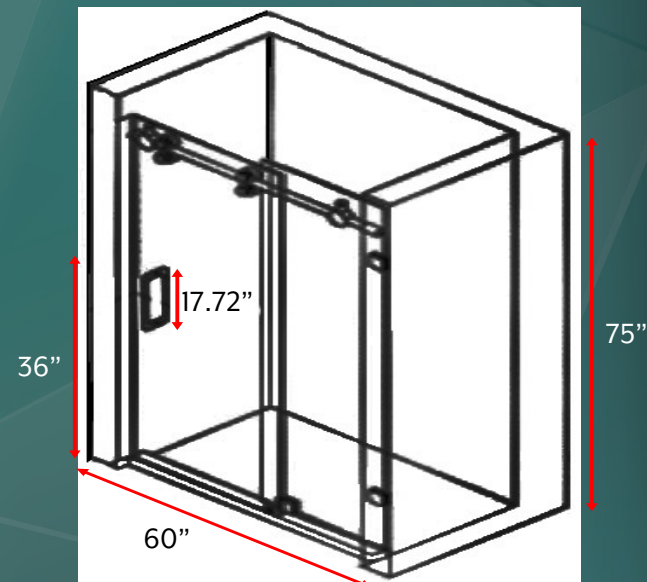

SHOWER DOOR

MGD1

M SHOWER[®]

a part of MGROUP[®]

SPECIFICATIONS:

- Dimensions: 60"W x 75"H, custom sizing available
- Finish: Stainless Steel 304 frame
- Material: 10mm Tempered glass with water repellent coat
- Construction: Single sliding door, Single fixed panel
 - Brass and Chrome hardware
 - Urethane seams
 - Stainless steel door handle
- Warranty: 3 - year manufactured limited warranty against defects

TECHNICAL DRAWINGS:

NOTES:

- Tempered safety glass provided - no on-site trimming or drilling possible
- Field adjustable up to 1/2"
- Wall blocking required

MGROUP[™]

MERIDIEN HOUSE | 203 NORTH LEWIS STREET | LAGRANGE, GA 30240 USA
OFFICE: 706.350.4300 | INFO@QUIETLOK.COM | WWW.QUIETLOK.COM