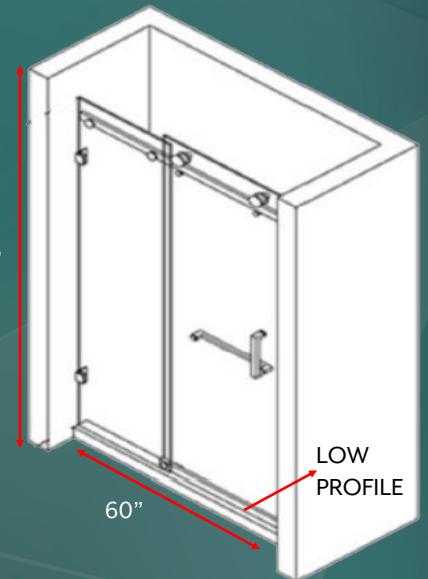

SHOWER DOOR

Barn Door - E232 10mm

M SHOWER®

a part of MGROUP®

SPECIFICATIONS:

- Dimensions: 60"W x 80"H, custom sizing available
- Finish: Polished Aluminum frame
- Material: 10mm Tempered glass
- Construction: Single sliding door, right or left
 - Brass and Chrome hardware
 - Urethane seams
 - Integrated 19" towel bar/door handles
- Water Barrier: Smooth low profile - 3/8"H rolled stainless steel
- Warranty: 3 - year manufactured limited warranty against defects

TECHNICAL DRAWINGS:

75"

60"

LOW PROFILE

NOTES:

- Dimensions are per the approved shop drawings
- Accessories such as towel bars, robe hooks, handles, etc. are indicated on the project shop drawings
- Tempered safety glass provided - no on-site trimming or drilling possible
- Field adjustable up to 1/2"
- Wall blocking required
- Certifications: ANSI Z97.1, EN12150, 16CFR 1201