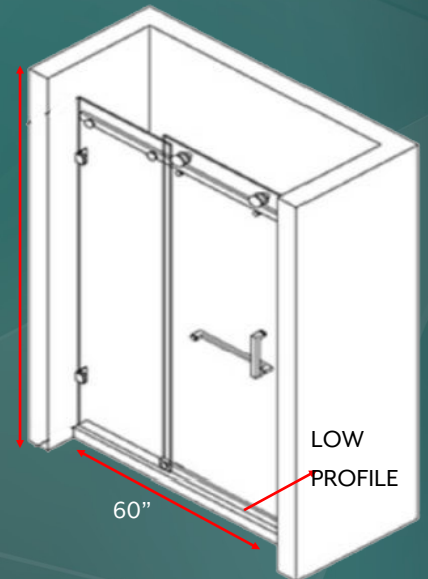

SHOWER DOOR

Barn Door - E232 8mm

M SHOWER[®]

a part of MGROUP[®]

SPECIFICATIONS:

- Dimensions: 60"W x 80"H, custom sizing available
- Finish: Polished Aluminum frame, brushed available
- Material: 8mm Tempered glass with water repellent coat
- Construction: Single sliding door, right or left
 - Brass and Chrome hardware
 - Urethane seams
 - Integrated 19" towel bar/door handles
- Entry: Less than 1/2" waterproofing step through
- Warranty: 3 - year manufactured limited warranty against defects

TECHNICAL DRAWINGS:

75"

LOW
PROFILE

60"

NOTES:

- Dimensions are per the approved shop drawings
- Accessories such as towel bars, robe hooks, handles, etc. are indicated on the project shop drawings
- Tempered safety glass provided - no on-site trimming or drilling possible
- Field adjustable up to 1/2"
- Wall blocking required
- Certifications: ANSI Z97.1, EN12150, 16CFR 1201