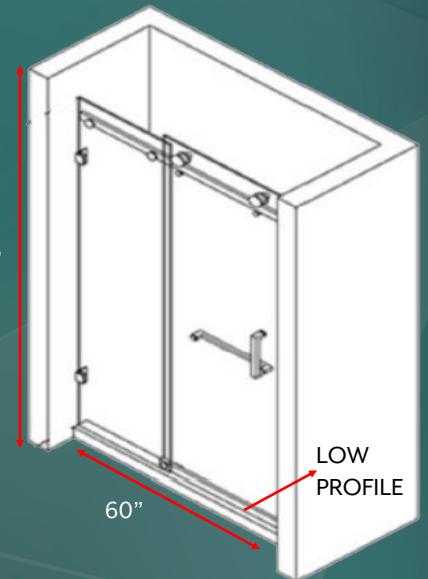

BARN-STYLE SHOWER DOOR

E232 - 8mm or 10mm

M SHOWER[®]

a part of MGROUP[®]

SPECIFICATIONS:

- Dimensions: 60"W x 80"H, Custom Sizing Available
- Finish: Polished Aluminum Frame
- Material: 8mm or 10mm Tempered Glass
- Construction: Single Sliding Door, Right or Left
 - Brass and Chrome Hardware
 - Urethane Seams
 - Integrated 19" Towel Bar/Door Handles
- Water Barrier: Smooth low profile - 3/8"H rolled stainless steel
- Warranty: 3 - year manufacturer limited warranty against defects

TECHNICAL DRAWINGS:

75"

NOTES:

- Dimensions are per the approved shop drawings
- Accessories such as towel bars, robe hooks, handles, etc. are indicated on the project shop drawings
- Tempered safety glass provided - no on-site trimming or drilling possible
- Field adjustable up to 1/2"
- Wall blocking required
- Certifications: ANSI Z97.1, EN12150, 16CFR 1201