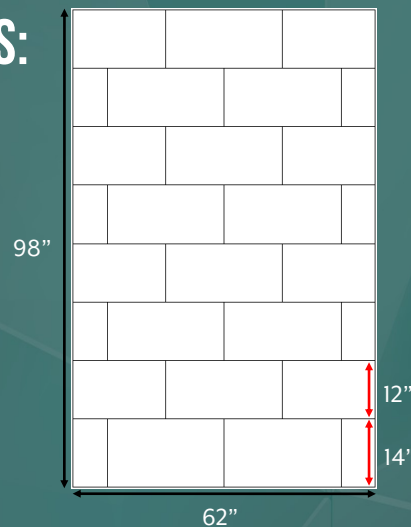

TECHNICAL DRAWINGS:

NOTES:

- Typical sizes shown. Surround Panels will be manufactured according to the approved shop drawings. On site adjustments/cutting is required for custom fit
- Dimensions can vary +/- 1/8"
- Top gel coat applied for an easy to clean, sanitary, mold and mildew resistant surface
- 1/16" finished edge on outside edge of side panels
- Class A fire rated material per ASTM E84 is available upon request. Non-fire rated material is offered as standard

MGROUP™

MERIDIEN HOUSE | 203 NORTH LEWIS STREET | LAGRANGE, GA 30240 USA
O: 706.350.4300 | INFO@MGROUPCORP.COM | WWW.MGROUPCORP.COM

Rev. date: 11/30/2020