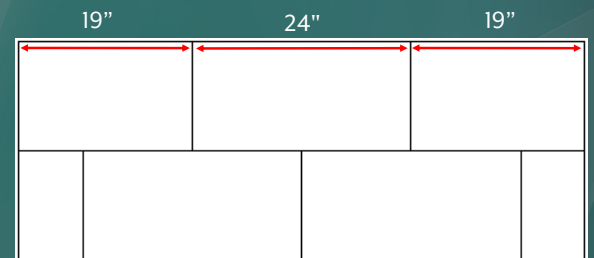

TECHNICAL DRAWINGS:

NOTES:

- Typical sizes shown. Surround Panels will be manufactured according to the approved shop drawings. On site adjustments/cutting is required for custom fit
- Dimensions can vary +/- 1/8"
- Top gel coat applied for an easy to clean, sanitary, mold and mildew resistant surface
- 1/16" finished edge on outside edge of side panels
- Class A fire rated material per ASTM E84 is available upon request. Non-fire rated material is offered as standard

MGROUP™

MERIDIEN HOUSE | 203 NORTH LEWIS STREET | LAGRANGE, GA 30240 USA
O: 706.350.4300 | INFO@MGROUPCORP.COM | WWW.MGROUPCORP.COM

Rev. date: 11/30/2020