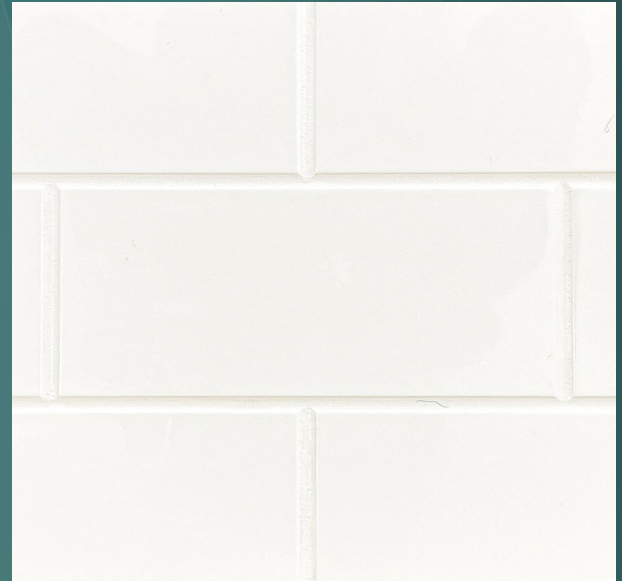

SURROUND PANELS FOR SHOWER

FT-3x6-GT

MSHOWER®

a part of MGROUP®

SPECIFICATIONS:

- Dimensions: Back Panel - up to 66"W x 99"H
- Thickness: 1/4"
- Color: White, custom available
- Finish: Glossy or Matte
- Pattern: Flat Tile 3x6, Textured Grout
- Material: Silica and Polyester Resin Polymer
- Certification: Optional - can be supplied as Class A fire rated per ASTM E84
- *Standard material is not fire rated
- Warranty: 10-year manufactured limited warranty against defects