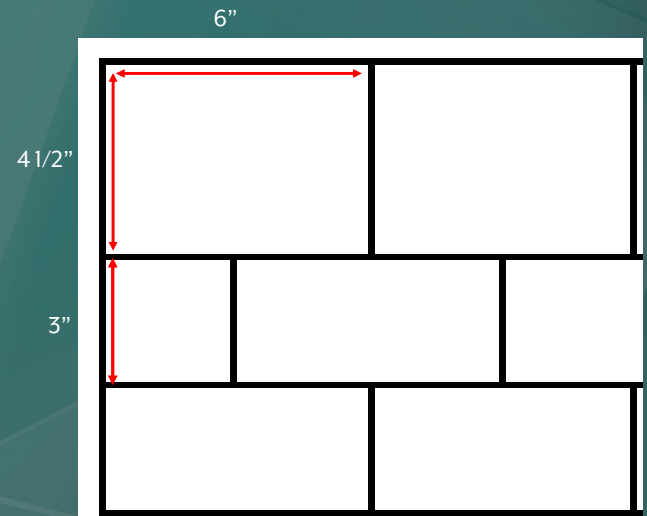

SURROUND PANELS FOR SHOWER

FT-3x6-GT

MSHOWER®

a part of MGROUP®

SPECIFICATIONS:

- Dimensions: Back Panel - up to 66"W x 99"H
- Thickness: 1/4"
- Color: White, custom available
- Finish: Glossy or Matte
- Pattern: Flat Tile 3x6, Textured Grout
- Material: Silica and Polyester Resin Polymer
- Certification: Optional - can be supplied as Class A fire rated per ASTM E84
- *Standard material is not fire rated
- Warranty: 10-year manufactured limited warranty against defects

TECHNICAL DRAWINGS:

NOTES:

- Typical sizes shown. Surround Panels will be manufactured according to the approved shop drawings. On site adjustments/cutting is required for custom fit
- Dimensions can vary +/- 1/8"
- Top gel coat applied for an easy to clean, sanitary, mold and mildew resistant surface
- 1/16" finished edge on outside edge of side panels
- Class A fire rated material per ASTM E84 is available upon request. Non-fire rated material is offered as standard