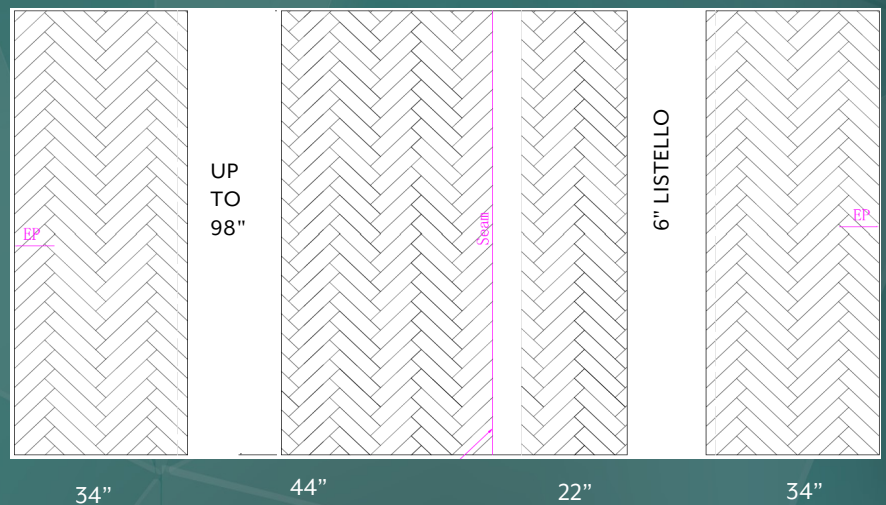

SURROUND PANELS FOR SHOWER

HCT-Herringbone-VFL

M SHOWER[®]

a part of MGROUP[®]

SPECIFICATIONS:

- Dimensions: Side Panels - up to 34"W x 98"H
Back Panel - up to 44"W x 98"H and 28"W x 98"H
- Thickness: 1/4"
- Weight: 275#
- Color: White, Grey
- Finish: Hand carved Tile - Glossy
- Material: Silica and Polyester Resin Polymer
- Certification: Class A fire rated per ASTM E84
- Warranty: 10-year manufactured limited warranty against defects

TECHNICAL DRAWINGS:

NOTES:

- Typical sizes shown. Surround Panels will be manufactured according to the approved shop drawings. On site adjustments/cutting is required for custom fit
- Dimensions can vary +/- 1/8"
- Top gel coat applied for an easy to clean, sanitary, mold and mildew resistant surface
- 1/16" finished edge on outside edge of side panels
- Typical shower surround height is 96"
- 10 year manufactured limited warranty against defects
- Silicone color to match the surrounds