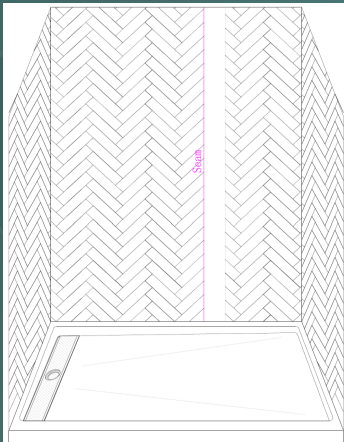

SURROUND PANELS FOR SHOWER

HCT-Herringbone-VFL

M SHOWER[®]

a part of MGROUP[®]

SPECIFICATIONS:

- Dimensions: Side Panels - up to 34"W x 98"H
Back Panel - up to 44"W x 98"H and 28"W x 98"H
- Thickness: 1/4"
- Weight: 275#
- Color: White, Grey
- Finish: Hand carved Tile - Glossy
- Material: Silica and Polyester Resin Polymer
- Certification: Class A fire rated per ASTM E84
- Warranty: 10-year manufactured limited warranty against defects

TECHNICAL DRAWINGS:

NOTES:

- Typical sizes shown. Surround Panels will be manufactured according to the approved shop drawings. On site adjustments/cutting is required for custom fit
- Dimensions can vary +/- 1/8"
- Top gel coat applied for an easy to clean, sanitary, mold and mildew resistant surface
- 1/16" finished edge on outside edge of side panels
- Typical shower surround height is 96"
- 10 year manufactured limited warranty against defects
- Silicone color to match the surrounds