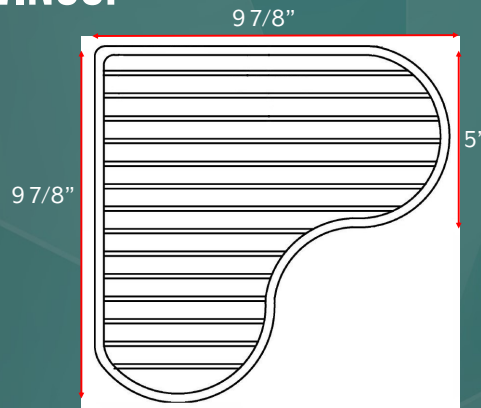

TECHNICAL DRAWINGS:

NOTES:

- Dimensions can vary +/- 1/8"

MGROUP™

MERIDIEN HOUSE | 203 NORTH LEWIS STREET | LAGRANGE, GA 30240 USA
O: 706.350.4300 | INFO@MGROUPCORP.COM | WWW.MGROUPCORP.COM

Rev. date: 11/30/2020