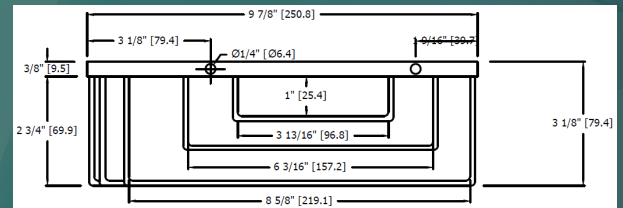

TECHNICAL DRAWINGS:

NOTES:

- Dimensions can vary +/- 1/8"

MGROUP™

MERIDIEN HOUSE | 203 NORTH LEWIS STREET | LAGRANGE, GA 30240 USA
O: 706.350.4300 | INFO@MGROUPCORP.COM | WWW.MGROUPCORP.COM

Rev. date: 11/30/2020