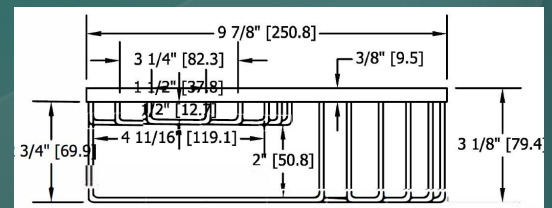

TECHNICAL DRAWINGS:

NOTES:

- Dimensions can vary +/- 1/8"

MGROUP™

MERIDIEN HOUSE | 203 NORTH LEWIS STREET | LAGRANGE, GA 30240 USA
O: 706.350.4300 | INFO@MGROUPCORP.COM | WWW.MGROUPCORP.COM

Rev. date: 11/30/2020