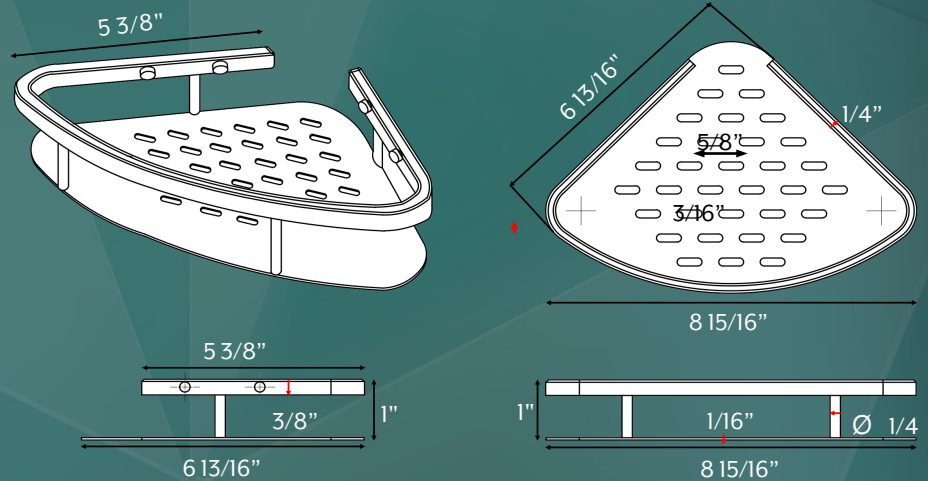

CORNER SOAP DISH

M SHOWER®

a part of MGROUP®

MTL-CSD-522

SPECIFICATIONS:

- Dimensions: 11 5/8" W x 8 11/16" D x 2 15/16" H
- Thickness: 1/16"
- Material: Stainless Steel 304
- Included: Mounting hardware included
- Installation: Drilling shower panels
  Requires diamond bit

TECHNICAL DRAWINGS:

NOTES:

- Dimensions can vary +/- 1/8"

MGROUP™

MERIDIEN HOUSE | 203 NORTH LEWIS STREET | LAGRANGE, GA 30240 USA
O: 706.350.4300 | INFO@MGROUPCORP.COM | WWW.MGROUPCORP.COM

Rev. date: 11/30/2020