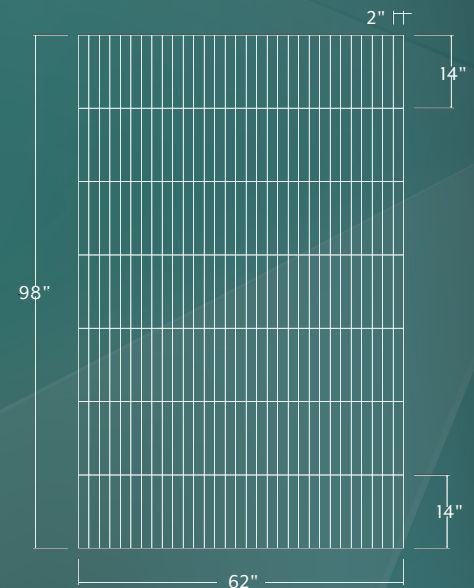

SURROUND PANELS FOR SHOWER

ST-2x14-GT

M SHOWER[®]

a part of MGROUP[®]

SPECIFICATIONS:

- Dimensions: Back Panel - up to 62"W x 98"H
- Thickness: 1/4"
- Color: White, custom available
- Finish: Glossy or Matte
- Pattern: Hand Crafted Tile, Textured Grout
- Material: Silica and Polyester Resin Polymer
- Certification: Optional - can be supplied as Class A fire rated per ASTM E84
- *Standard material is not fire rated
- Warranty: 10-year manufactured limited warranty against defects

TECHNICAL DRAWINGS:

NOTES:

- Typical sizes shown. Surround Panels will be manufactured according to the approved shop drawings. On site adjustments/cutting is required for custom fit
- Dimensions can vary +/- 1/8"
- Top gel coat applied for an easy to clean, sanitary, mold and mildew resistant surface
- 1/16" finished edge on outside edge of side panels
- Class A fire rated material per ASTM E84 is available upon request. Non-fire rated material is offered as standard
- Silicone color to match the surrounds