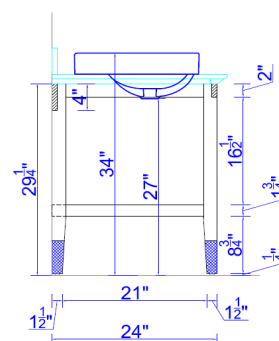

Sectional view

NON HANDED LAYOUT

MGROUP™

MERIDIEN HOUSE | 203 NORTH LEWIS STREET | LAGRANGE, GA 30240 USA
O: 706.350.4300 | INFO@MGROUPCORP.COM | WWW.MGROUPCORP.COM

REV. DATE - 12/9/2020