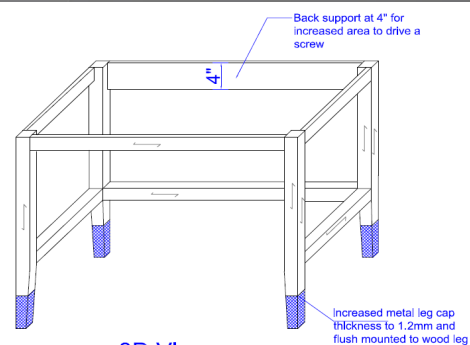

44" WALNUT ACC VANITY

ML-002-A3

MSTONE™

a part of MGROUP™

TECHNICAL SPECIFICATIONS

TOTAL DIMENSIONS:	44"W x 25.5"D x 30"H
FINISH:	WALNUT VENEER - STAINED SIMILAR TO "7971K-12 UPTOWN WALNUT"
WOOD:	SOLID BIRCH BASE, STAINED WALNUT VENEER
LEGS:	SOLID BIRCH, STAINED WALNUT VENEER
SHELF:	NONE
CAP AT BASE:	5"H BRUSHED STAINLESS STEEL - FLUSH
GUIDES:	NONE
PULLS:	NONE
SINK:	SUPPLIED BY OTHERS - COORDINATE WITH STONE

3D View

NON HANDED LAYOUT

MGROUP™

MERIDIEN HOUSE | 203 NORTH LEWIS STREET | LAGRANGE, GA 30240 USA
O: 706.350.4300 | INFO@MGROUPCORP.COM | WWW.MGROUPCORP.COM

REV. DATE - 12/9/2020