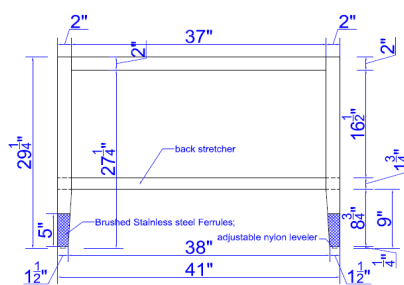

44" WALNUT ACC VANITY

ML-002-A3

MSTONE™

a part of MGROUP™

TECHNICAL SPECIFICATIONS

TOTAL DIMENSIONS:	44"W x 25.5"D x 30"H
FINISH:	WALNUT VENEER - STAINED SIMILAR TO "7971K-12 UPTOWN WALNUT"
WOOD:	SOLID BIRCH BASE, STAINED WALNUT VENEER
LEGS:	SOLID BIRCH, STAINED WALNUT VENEER
SHELF:	NONE
CAP AT BASE:	5"H BRUSHED STAINLESS STEEL - FLUSH
GUIDES:	NONE
PULLS:	NONE
SINK:	SUPPLIED BY OTHERS - COORDINATE WITH STONE

Top View

3D View

Front View

Sectional view

NON HANDED LAYOUT

MGROUP™

MERIDIEN HOUSE | 203 NORTH LEWIS STREET | LAGRANGE, GA 30240 USA
O: 706.350.4300 | INFO@MGROUPCORP.COM | WWW.MGROUPCORP.COM

REV. DATE - 12/9/2020