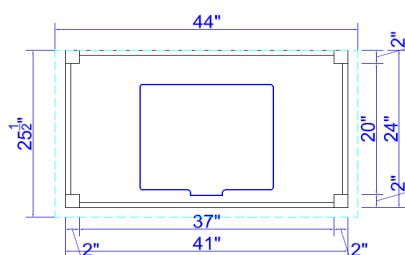

44" WALNUT ACC VANITY

ML-002-A3

MSTONE™

a part of MGROUP™

TECHNICAL SPECIFICATIONS

TOTAL DIMENSIONS:	44"W x 25.5"D x 30"H
FINISH:	WALNUT VENEER - STAINED SIMILAR TO "7971K-12 UPTOWN WALNUT"
WOOD:	SOLID BIRCH BASE, STAINED WALNUT VENEER
LEGS:	SOLID BIRCH, STAINED WALNUT VENEER
SHELF:	NONE
CAP AT BASE:	5"H BRUSHED STAINLESS STEEL - FLUSH
GUIDES:	NONE
PULLS:	NONE
SINK:	SUPPLIED BY OTHERS - COORDINATE WITH STONE

Top View

3D View

Front View

Sectional view

NON HANDED LAYOUT

MGROUP™

MERIDIEN HOUSE | 203 NORTH LEWIS STREET | LAGRANGE, GA 30240 USA
O: 706.350.4300 | INFO@MGROUPCORP.COM | WWW.MGROUPCORP.COM

REV. DATE - 12/9/2020