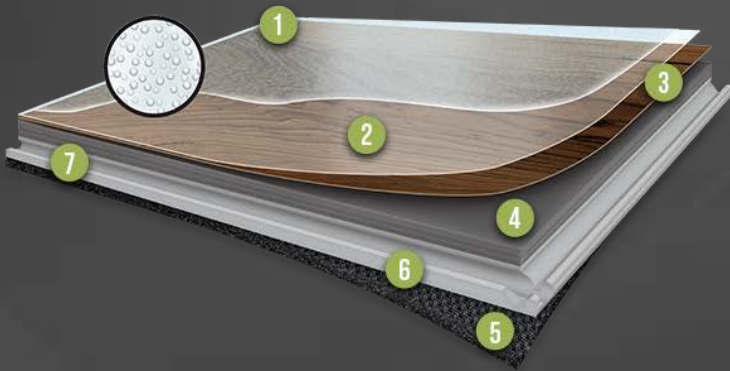

RESILIENT TILE FLOORING - QUIETLOK® PLUS

COLLECTION/PATTERN: SUMMER OAK - SOUL

PRODUCT ID: QL807514

QUIETLOK®

TECHNICAL SPECIFICATIONS

SIZE	220mm x 1510mm (8.66" x 59.45")
WEAR LAYER THICKNESS	0.55mm (22MIL)
TOP LAYER THICKNESS	2mm (0.08")
OVERALL THICKNESS	8mm (0.32")
CORE THICKNESS	4mm (0.16")
CORE MATERIAL	QUIETCORE®
PAD THICKNESS	2mm (0.08")
EDGE DETAIL	MICRO BEVEL
EMBOSSING	IN-REGISTER
FINISHING	GUARDLOK® SURFACE PROTECTANT
SQ. FT./CARTON	28.60 (2.66m ²)
PIECES/CARTON	8
CARTONS/PALLET	52
LIMITED WARRANTY	14 YEAR COMMERCIAL
RATINGS	STC 61 & IIC 69

PRODUCT COMPONENTS

- 1 GUARDLOK® OVERLAY
- 2 CLEAR VINYL WEAR LAYER
- 3 HIGH-RESOLUTION PRINTED DECORATIVE FILM
- 4 2mm (0.08") SOLID VINYL TOP LAYER
- 5 INTEGRAL SOUND MITIGATING UNDERLAYMENT
- 6 CLIKLOK® SYSTEM TECHNOLOGY
- 7 QUIETCORE® TECHNOLOGY