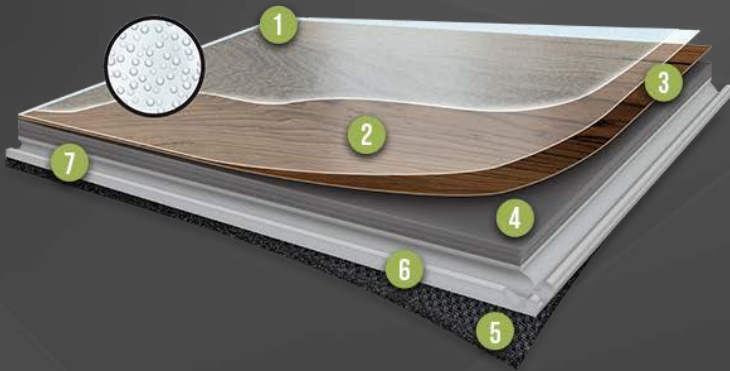

RESILIENT TILE FLOORING - QUIETLOK® PLUS

COLLECTION/PATTERN: SUMMER OAK - SOUL

PRODUCT ID: QL807514

TECHNICAL SPECIFICATIONS

SIZE	220mm x 1510mm (8.66" x 59.45")
WEAR LAYER THICKNESS	0.55mm (22MIL)
TOP LAYER THICKNESS	2mm (0.08")
OVERALL THICKNESS	8mm (0.32")
CORE THICKNESS	4mm (0.16")
CORE MATERIAL	QUIETCORE®
PAD THICKNESS	2mm (0.08")
EDGE DETAIL	MICRO BEVEL
EMBOSSING	IN-REGISTER
FINISHING	GUARDLOK® SURFACE PROTECTANT
SQ. FT./CARTON	28.60 (2.66m ²)
PIECES/CARTON	8
CARTONS/PALLET	52
LIMITED WARRANTY	14 YEAR COMMERCIAL
RATINGS	STC 62 & IIC 69

PRODUCT COMPONENTS

- 1 GUARDLOK® OVERLAY
- 2 CLEAR VINYL WEAR LAYER
- 3 HIGH-RESOLUTION PRINTED DECORATIVE FILM
- 4 2mm (0.08") SOLID VINYL TOP LAYER
- 5 INTEGRAL SOUND MITIGATING UNDERLAYMENT
- 6 CLIKLOK® SYSTEM TECHNOLOGY
- 7 QUIETCORE® TECHNOLOGY