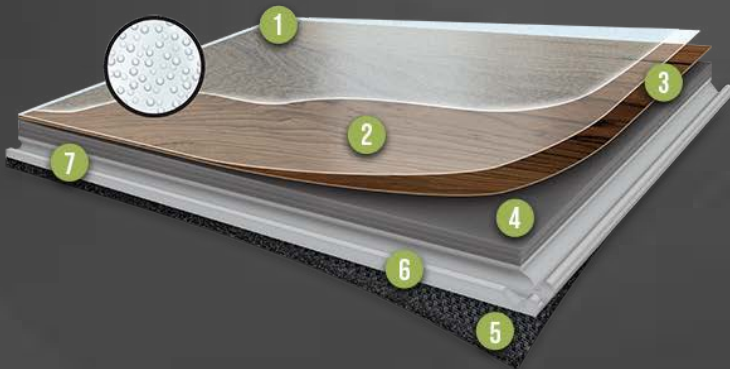

RESILIENT TILE FLOORING - QUIETLOK® PLUS

COLLECTION/PATTERN: TUSCAN - COCOA

PRODUCT ID: QL811311

QUIETLOK®

TECHNICAL SPECIFICATIONS

SIZE	220mm x 1510mm (8.66" x 59.45")
WEAR LAYER THICKNESS	0.55mm (22MIL)
TOP LAYER THICKNESS	2mm (0.08")
OVERALL THICKNESS	8mm (0.32")
CORE THICKNESS	4mm (0.16")
CORE MATERIAL	QUIETCORE®
PAD THICKNESS	2mm (0.08")
EDGE DETAIL	MICRO BEVEL
EMBOSSING	IN-REGISTER
FINISHING	GUARDLOK® SURFACE PROTECTANT
SQ. FT./CARTON	28.60 (2.66m ²)
PIECES/CARTON	8
CARTONS/PALLET	52
LIMITED WARRANTY	14 YEAR COMMERCIAL
RATINGS	STC 61 & IIC 69

PRODUCT COMPONENTS

- 1 GUARDLOK® OVERLAY
- 2 CLEAR VINYL WEAR LAYER
- 3 HIGH-RESOLUTION PRINTED DECORATIVE FILM
- 4 2mm (0.08") SOLID VINYL TOP LAYER
- 5 INTEGRAL SOUND MITIGATING UNDERLAYMENT
- 6 CLIKLOK® SYSTEM TECHNOLOGY
- 7 QUIETCORE® TECHNOLOGY